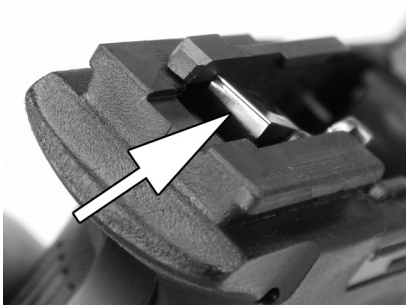

SPRINGFIELD ARMORY XD40 PRO CARRY XD9302HCSP06 40 S&W, \$1005

Gun Tests grade: A-

The XD offers higher capacity and the type of trigger and cycling speed that will appeal to experts.

SPECIFICATIONS

OVERALL LENGTH .....	7.4 IN.
BARREL LENGTH.....	4.0 IN.
SIGHT RADIUS.....	6.2 IN.
OVERALL HEIGHT.....	5.3 IN.
FRONT STRAP HEIGHT.....	2.3 IN.
BACK STRAP HEIGHT.....	3.6 IN.
WEIGHT UNLOADED.....	26.6 OZ.
CAPACITY.....	12+1
MAXIMUM WIDTH .....	1.3 IN.
GRIP THICKNESS (MAX) .....	1.2 IN.
GRIP CIRCUMFERENCE (MAX).....	5.9 IN.
FRAME .....	BLACK POLYMER
BARREL.....	STAINLESS STEEL
SLIDE.....	MATTE STAINLESS STEEL
GRIP .....	BLACK POLYMER
TRIGGER PULL WEIGHT DOUBLE ACTION.....	4.75 LBS.
TRIGGER SPAN DOUBLE ACTION.....	2.6 IN.
WARRANTY .....	LIFETIME
TELEPHONE .....	(800) 680-6866
WEBSITE OR EMAIL.....	WWW.SPRINGFIELD-ARMORY.COM

The most important upgrade, in our view, was polishing the action parts to render a smooth, fast-

A variety of sight packages are available to mix and match. This is the low-mount target version of the XDM

The Pro Carry package offers an extended magazine release. The shooter chooses which side for the extension.