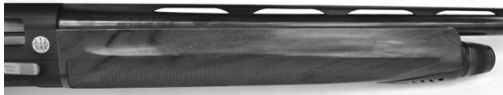

**BERETTA AL391 URIKA NO. J391122  
20 GAUGE, \$1350**

Gun Tests grade: A-

During the shooting tests, we experienced no malfunctions with the Beretta, and we appreciated the manner in which it ejected shells with speed and authority. Coupled with the Beretta's slightly better feel and handling and lower price, we gave it the first place award in this matchup.

**SPECIFICATIONS**

|                        |                |                          |                       |
|------------------------|----------------|--------------------------|-----------------------|
| OVERALL LENGTH .....   | 48.0 IN.       | CHAMBER SIZE.....        | 2.75 AND 3 IN.        |
| BARREL LENGTH.....     | 28.0 IN.       | CHOKE .....              | C, IC, M, IM, F       |
| DROP @ COMB .....      | 1.5 IN.        | RIB WIDTH .....          | .8MM                  |
| DROP @ HEEL.....       | 2.1 IN.        | ACTION FINISH.....       | MATTE BLUE STEEL      |
| LENGTH OF PULL .....   | 14.5 IN.       | BARREL FINISH.....       | POLISHED BLUE STEEL   |
| WEIGHT (UNLOADED)..... | 6.0 LBS.       | STOCK .....              | SATIN-FINISHED WALNUT |
| CAPACITY.....          | 4+1            | FOREARM.....             | SATIN-FINISHED WALNUT |
| ACTION TYPE .....      | SEMI-AUTOMATIC | TRIGGER PULL WEIGHT..... | 5.0 LBS.              |
|                        |                | WARRANTY .....           | NONE                  |

The traditional wood and additional heft of the Beretta's forearm puts more of the shotgun's weight between the shooter's hands, which provides for better gliding through targets.

We liked the traditional metal and gold-engraved appearance of the Beretta, in addition to the aftermarket quick-release Angle Port action lever that made loading