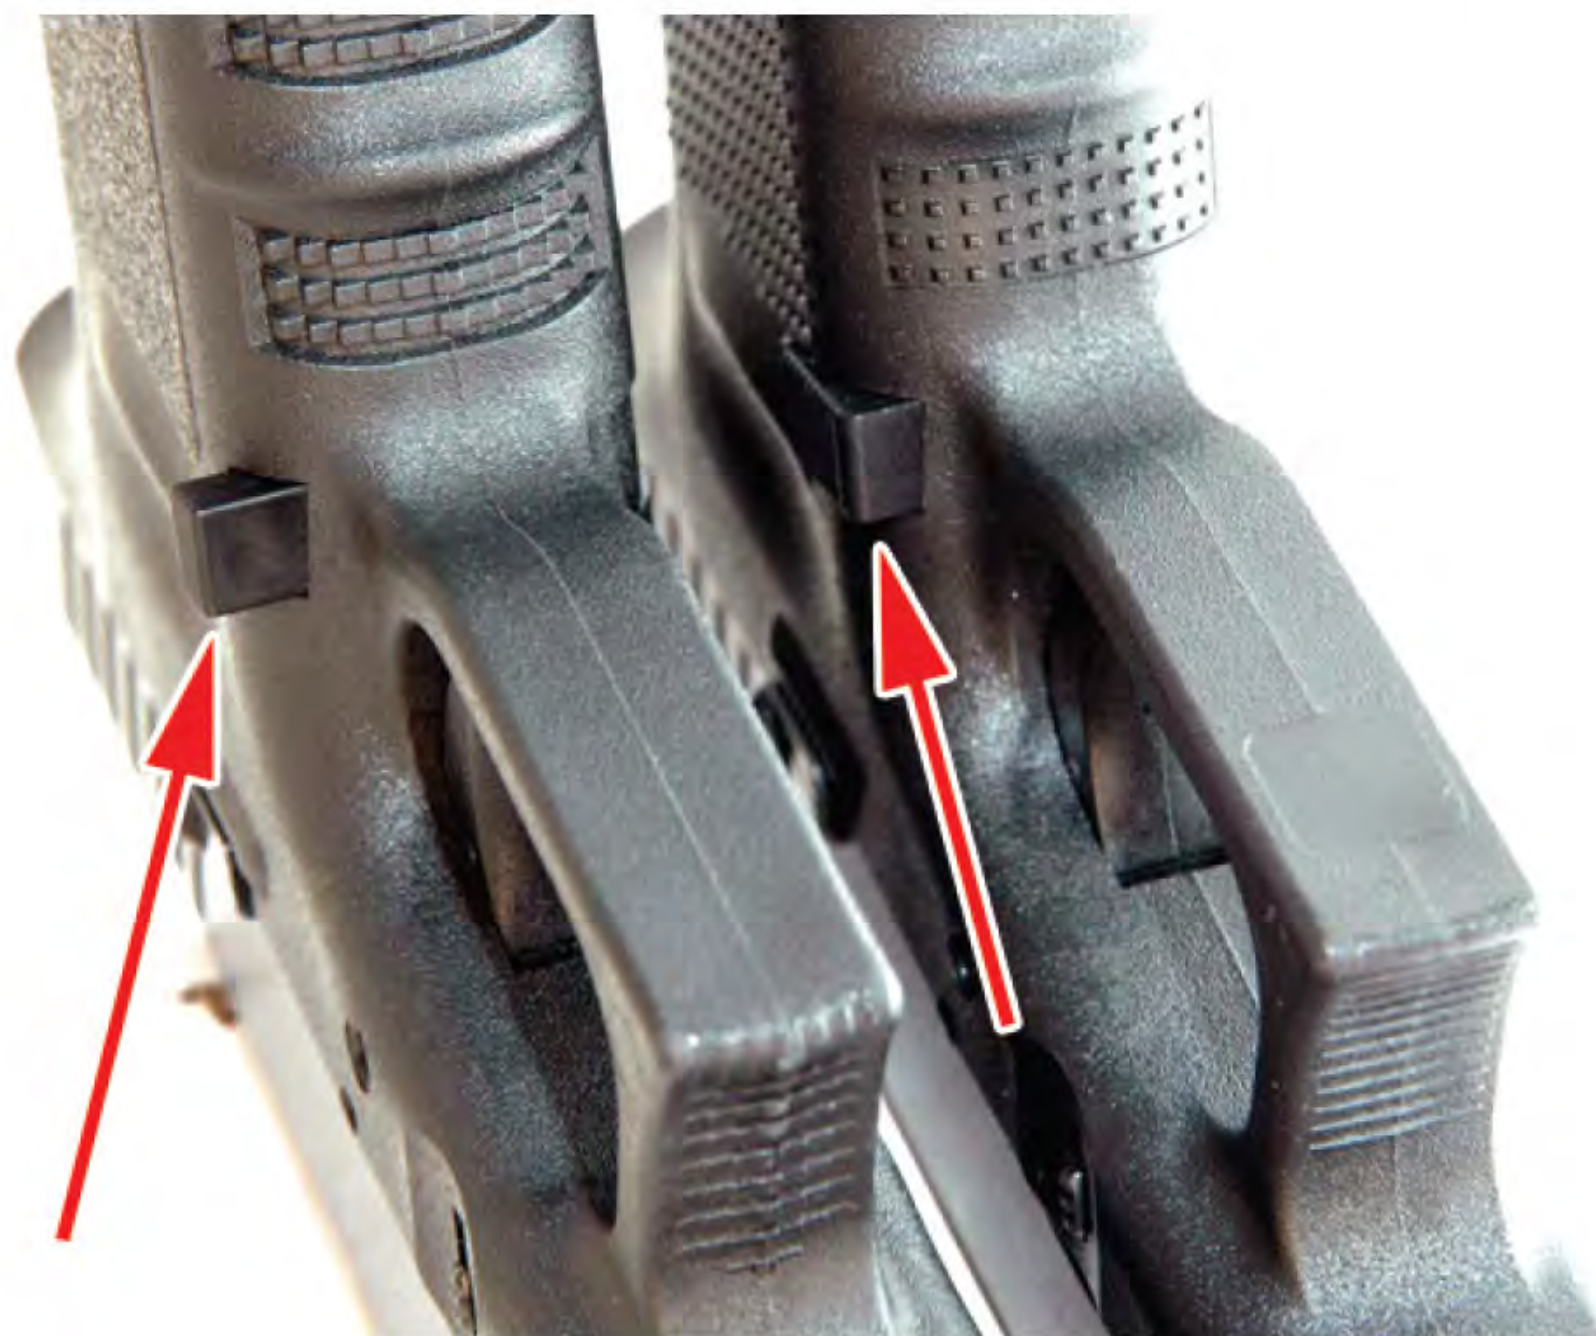

GLOCK G34 GEN 4 9MM, \$679
GUN TESTS GRADE: A-

We'll take the consistency of the Gen 4 "Dot-Disconnecter" trigger over the lighter Gen 3 action and its shorter-reach frame.

SPECIFICATIONS

Overall Length.....	8.8 in.
Overall Height.....	5.1 in.
Barrel Length.....	5.3 in.
Sight Radius.....	7.6 in.
Front Strap Height.....	2.5 in.
Back Strap Height.....	3.5 in.
Weight Unloaded.....	23.3 oz.
Weight Loaded (124-gr.).....	33.9 oz.
Capacity.....	17+1
Maximum Width.....	1.3 in.
Grip Thickness (Max).....	1.2 in.
Grip Circumference.....	6.0/6.2/6.4 in.
Frame.....	Black Polymer
Barrel.....	Steel
Slide.....	Black Tenifer-Coated Carbon Steel
Grip.....	Checkered Polymer
Trigger Pull Weight Double Action.....	6.5 lbs.
Trigger Span Double Action.....	2.8 in.
Warranty.....	Lifetime
Telephone.....	(770) 432-1202
Website.....	www.Glock.com
Made In.....	Austria/USA

Left arrow: The Gen3 magazine release button may have been easier to engage but the Gen4 release button, right arrow, could be moved to the other side of the frame. The latest Glock magazines can be used in either Gen3 or Gen4 pistols. But Gen3 single-notch magazines will not provide ambidextrous service.

We thought the Gen4 trigger was more consistent and controllable than the one we tested on our G34 Gen3 pistol. Glock told us this could be attributed to the "dot disconnecter." Note the dimple on the disconnecter tab on the Gen4 (right). This indentation resulted in a dimple on the opposite side of the tab. Note the smooth surface on the tab of the Gen3 component (left).

Far Right: We liked the bare frame best, which according to Glock amounts to the SF or short-frame specifications. The extra panels primarily increase distance to the trigger with little or no change in contour.