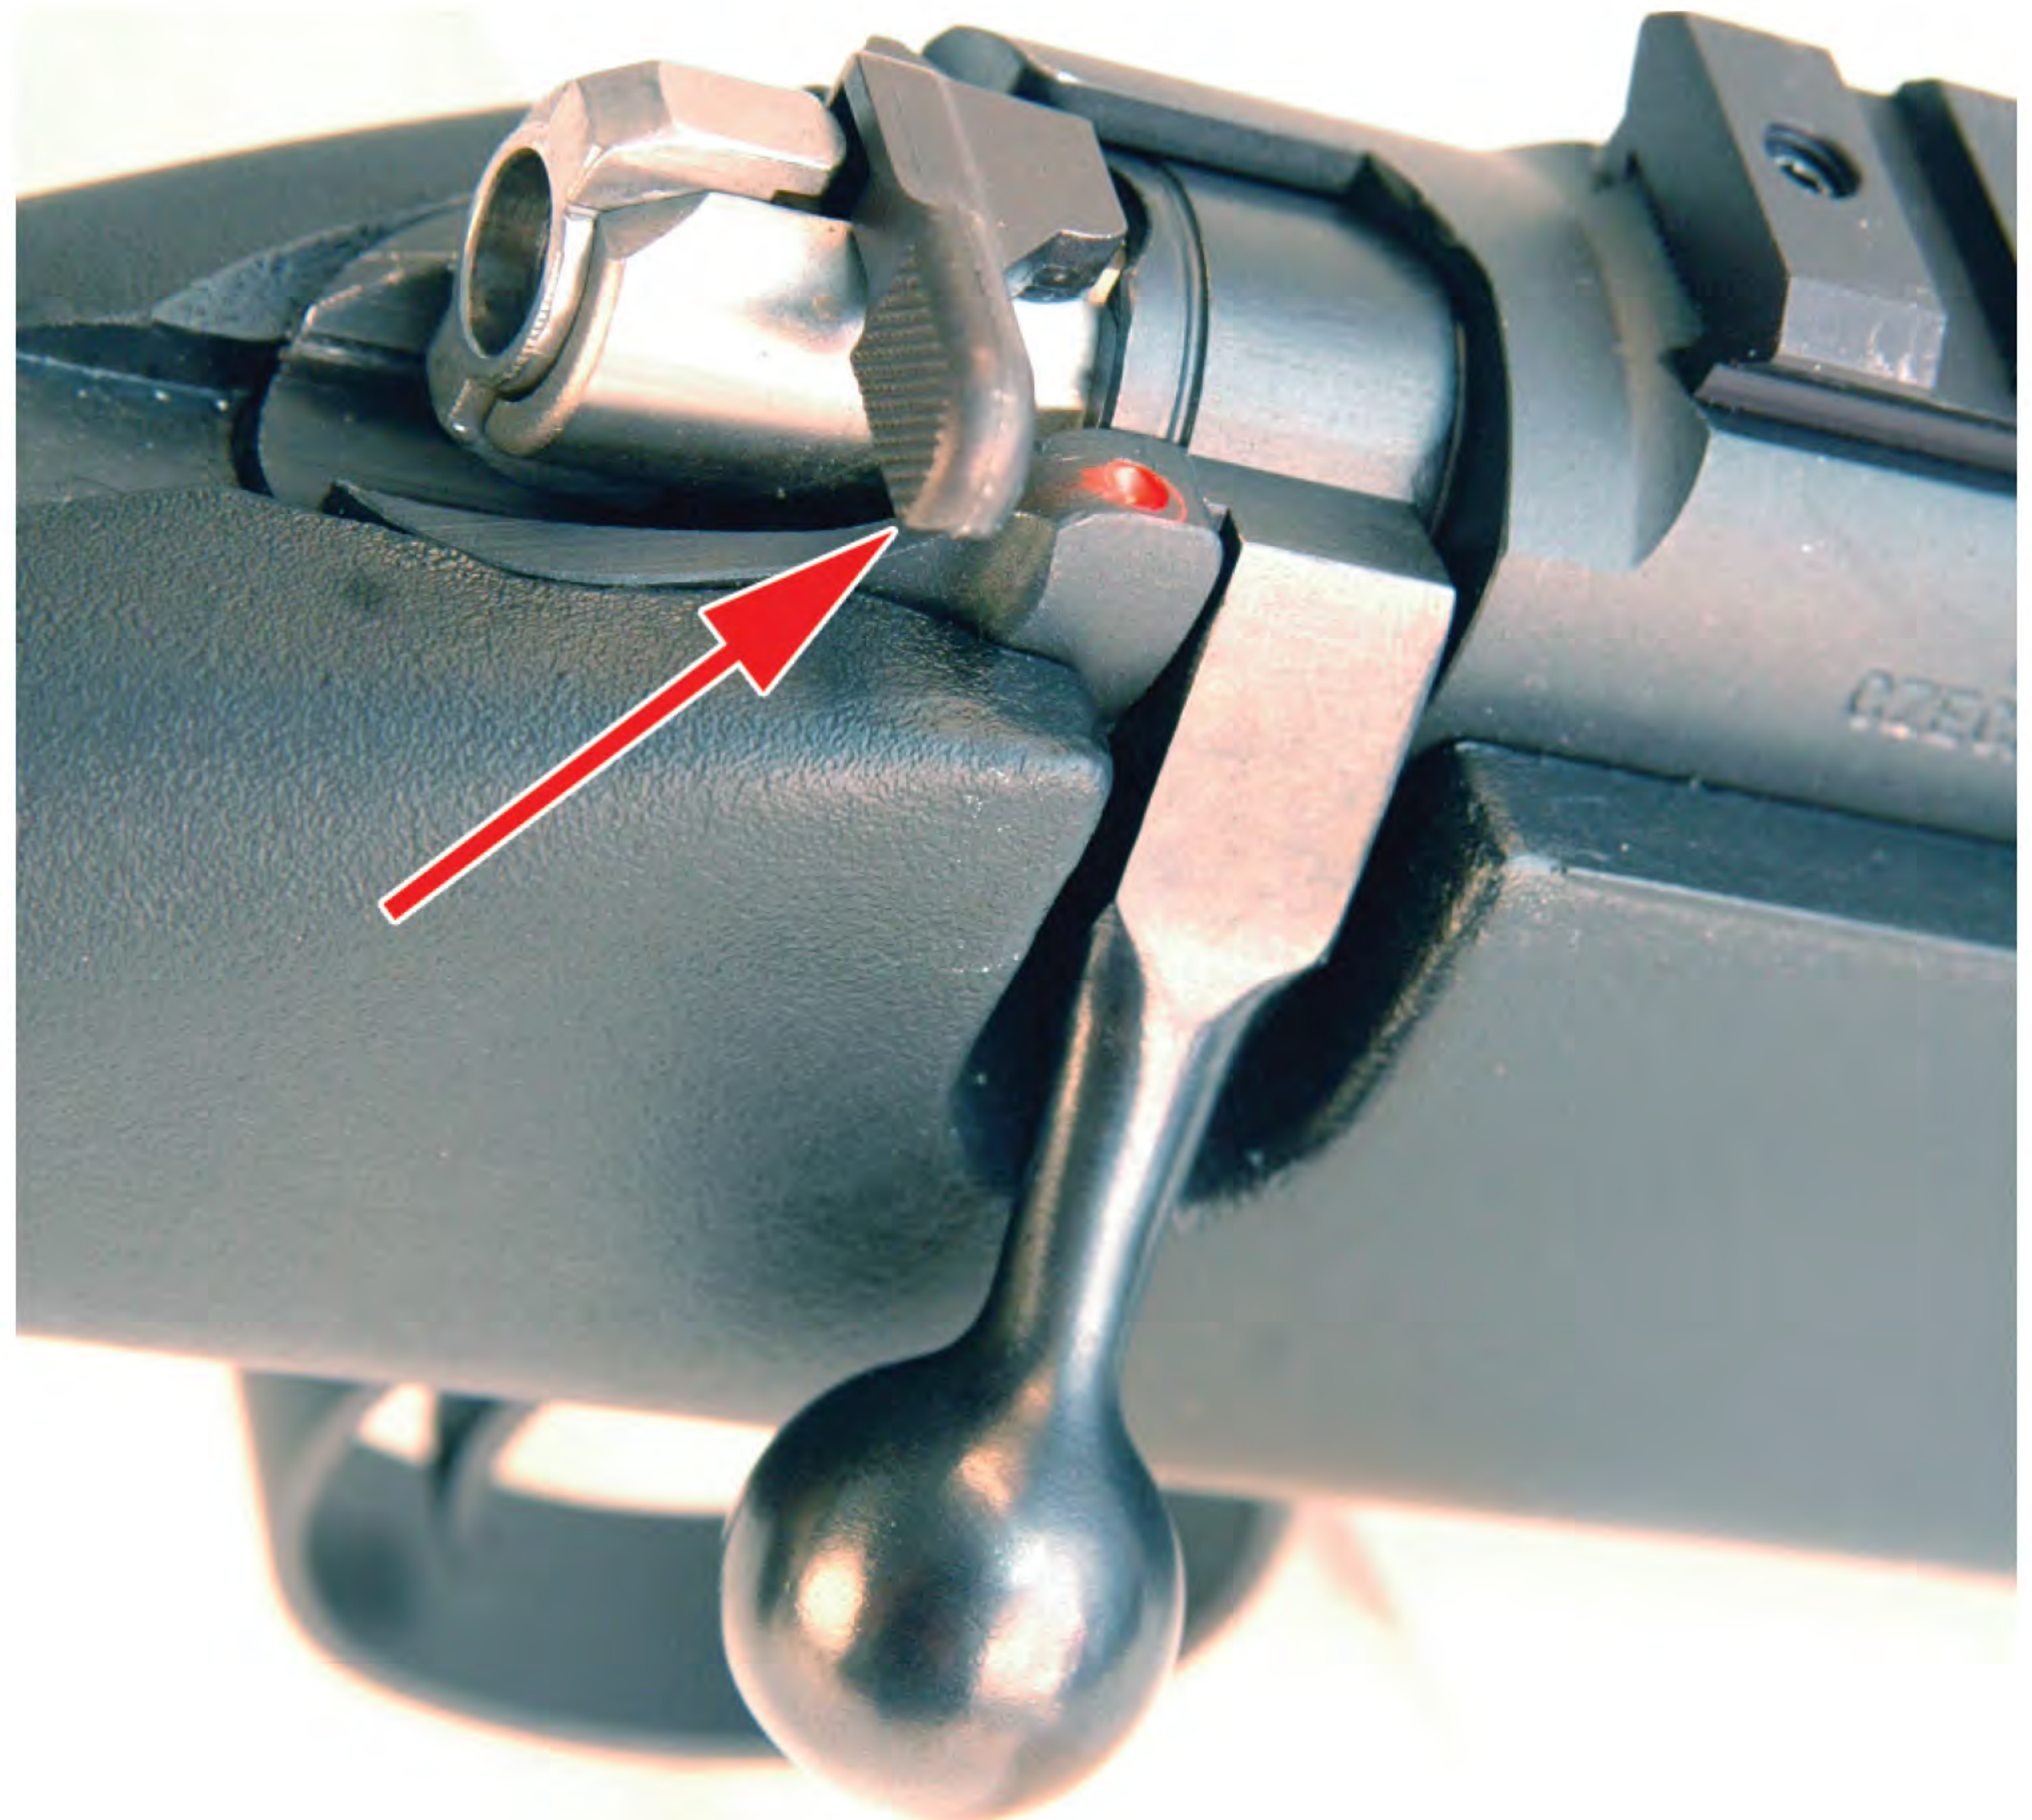

Overall Length, Max.....	40.8 in.	Weight Loaded (40 gr.).....	5.7 lbs.	Trigger Pull Weight	3.0 lbs. (Adjustable)
Barrel Length/Twist.....	22.5 in./1:16	Capacity.....	5+1	Warranty	1 Year Surface/ 5 Years Mechanical
Sight Radius	NA	Action Finish.....	Blue	Telephone.....	(800) 955-4486
Overall Height	6.0 in.	Action Type.....	Bolt	Website.....	www.CZ-USA.com
LOP	13.7 in.	Barrel Finish	Blue	Made In (Stock).....	USA
Weight Unloaded.....	5.6 lbs.	Magazine Type	Detachable Box	Made In (Action).....	Czech Republic
		Stock.....	Synthetic		

Two options for mounting a scope on the CZ Silhouette rifle were a set of \$57 steel rings that match the 11mm groove in the receiver or the aluminum Weaver Adaptor Rail (\$45). Charged with using the same scope for all three rifles, we chose the rail that slid easily into place and was anchored by four Allen screws. Both parts are available from www.CZ-USA.com.

The buttstock on our CZ was capped by a healthy rubber butt pad, but the cheekpiece was the star attraction. It was very comfortable and offered a clean index, which made acquiring the target effortless.

The two-position safety was mounted on the bolt. Shown here with the safety off, pushing the lever forward stalled the action and locked down the bolt handle.