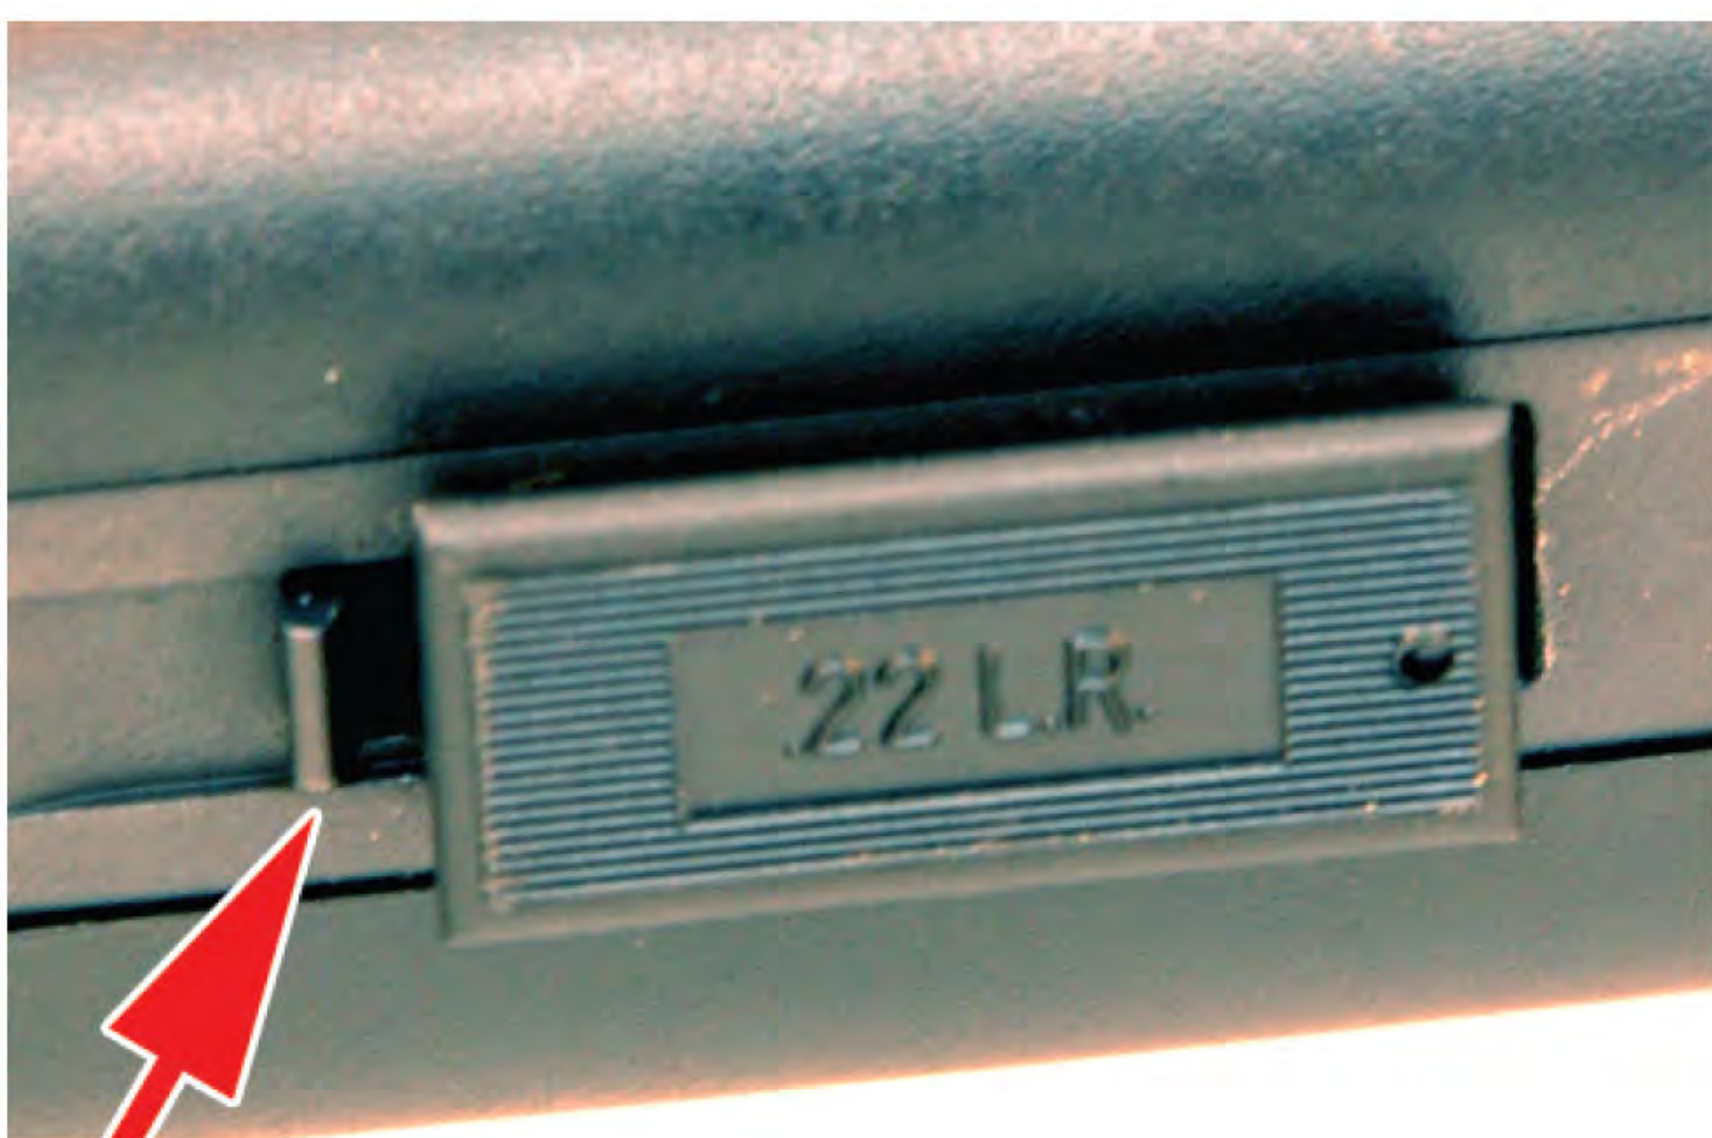

CZ 452 SILHOUETTE NO. 02030 22 LR, \$414

GUN TESTS GRADE: B+

In terms of value, we'd rate it as an 'A' product. This is a great first rifle that very few shooters will choose to sell or trade in.

SPECIFICATIONS

Overall Length, Max.....	40.8 in.	Weight Loaded (40 gr.).....	5.7 lbs.	Trigger Pull Weight	3.0 lbs. (Adjustable)
Barrel Length/Twist.....	22.5 in./1:16	Capacity.....	5+1	Warranty	1 Year Surface/ 5 Years Mechanical
Sight Radius	NA	Action Finish.....	Blue	Telephone.....	(800) 955-4486
Overall Height	6.0 in.	Action Type.....	Bolt	Website.....	www.CZ-USA.com
LOP	13.7 in.	Barrel Finish	Blue	Made In (Stock).....	USA
Weight Unloaded.....	5.6 lbs.	Magazine Type	Detachable Box	Made In (Action).....	Czech Republic
		Stock.....	Synthetic		

Two options for mounting a scope on the CZ Silhouette rifle were a set of \$57 steel rings that match the 11mm groove in the receiver or the aluminum Weaver Adaptor Rail (\$45). Charged with using the same scope for all three rifles, we chose the rail that slid easily into place and was anchored by four Allen screws. Both parts are available from www.CZ-USA.com.

The buttstock on our CZ was capped by a healthy rubber butt pad, but the cheekpiece was the star attraction. It was very comfortable and offered a clean index, which made acquiring the target effortless.