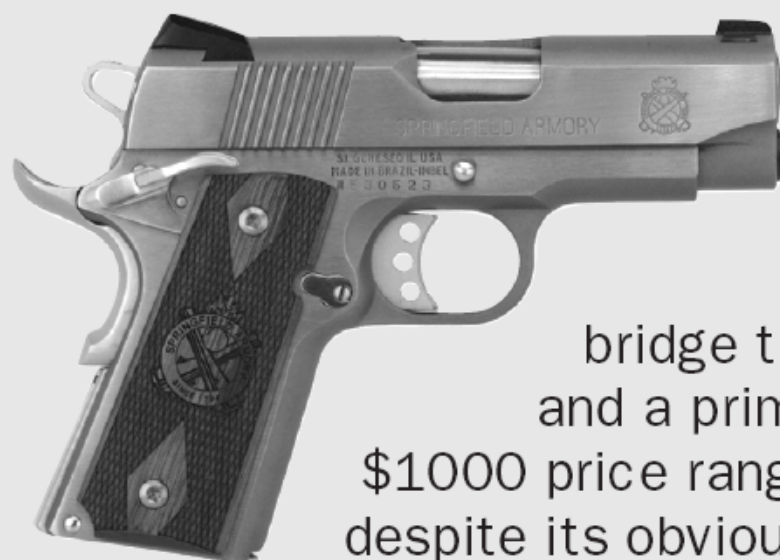

## GUN TESTS REPORT CARD

### **Kimber SIS Ultra 45 ACP, \$1316 GUN TESTS GRADE: B+**

This little gun was the most concealable of our trio. It came standard with precision 7-round magazines and excellent night sights. It also had nearly every custom feature you would want. The finish made it snag-free, if not too slippery, under certain conditions. The SIS Ultra is a good concealable match to your full-size 1911.

### **Springfield Armory Loaded Ultra Compact PX9161LP 45 ACP, \$1031 GUN TESTS GRADE: B-**

This is a little big gun. It is concealable, but for some it will bridge the gap between being a backup gun and a primary carry pistol. So-so accuracy and \$1000 price range prevents us from rating it higher, despite its obvious appeal.

### **Glock 30SF 45 ACP, \$687 GUN TESTS GRADE: A-**

If this gun could speak it might say, "What's all the fuss?" The G30SF is one of the easiest-to-shoot 45-caliber pistols we've found, and considering the presence of night sights and its accessory rail, one of the cheapest, too. The extra capacity is there, and so is the type of reliability we demand. Maybe it's a little wide to fit inside the waistband, and some might prefer the addition of a manual safety. But as a package, this is going to be tough to beat.