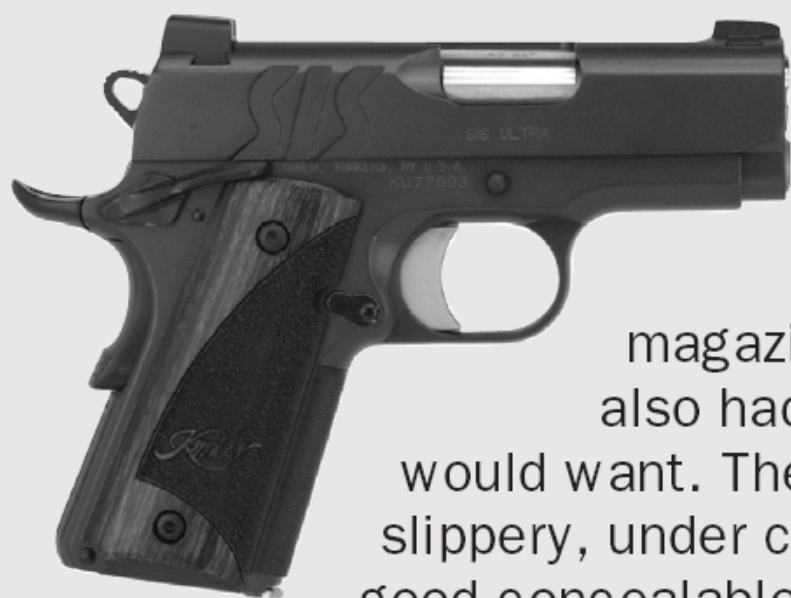

## GUN TESTS REPORT CARD

### **Kimber SIS Ultra 45 ACP, \$1316 GUN TESTS GRADE: B+**

This little gun was the most concealable of our trio. It came standard with precision 7-round magazines and excellent night sights. It also had nearly every custom feature you would want. The finish made it snag-free, if not too slippery, under certain conditions. The SIS Ultra is a good concealable match to your full-size 1911.

### **Springfield Armory Loaded Ultra Compact PX9161LP 45 ACP, \$1031 GUN TESTS GRADE: B-**

This is a little big gun. It is concealable, but for some it will bridge the gap between being a backup gun and a primary carry pistol. So-so accuracy and \$1000 price range prevents us from rating it higher, despite its obvious appeal.

### **Glock 30SF 45 ACP, \$687 GUN TESTS GRADE: A-**

If this gun could speak it might say, "What's all the fuss?" The G30SF is one of the easiest-to-shoot 45-caliber pistols we've found, and considering the presence of night sights and its accessory rail, one of the cheapest, too. The extra capacity is there, and so is the type of reliability we demand. Maybe it's a little wide to fit inside the waistband, and some might prefer the addition of a manual safety. But as a package, this is going to be tough to beat.