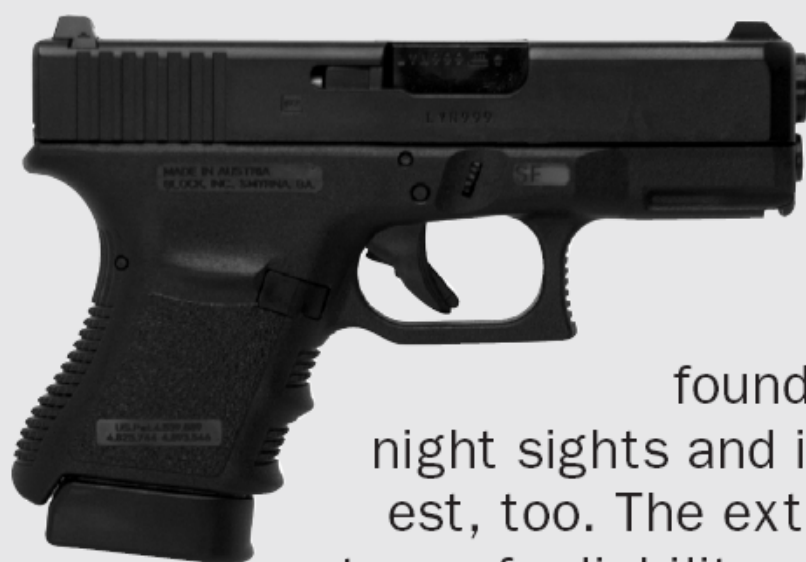

## GUN TESTS REPORT CARD

### **Kimber SIS Ultra 45 ACP, \$1316 GUN TESTS GRADE: B+**

This little gun was the most concealable of our trio. It came standard with precision 7-round magazines and excellent night sights. It also had nearly every custom feature you would want. The finish made it snag-free, if not too slippery, under certain conditions. The SIS Ultra is a good concealable match to your full-size 1911.

### **Glock 30SF 45 ACP, \$687 GUN TESTS GRADE: A-**

If this gun could speak it might say, "What's all the fuss?" The G30SF is one of the easiest-to-shoot 45-caliber pistols we've found, and considering the presence of night sights and its accessory rail, one of the cheapest, too. The extra capacity is there, and so is the type of reliability we demand. Maybe it's a little wide to fit inside the waistband, and some might prefer the addition of a manual safety. But as a package, this is going to be tough to beat.