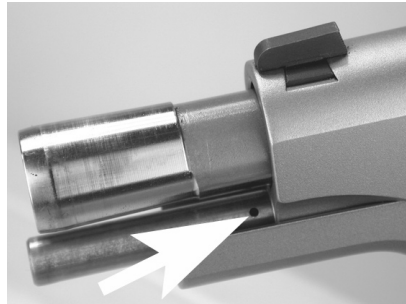

KIMBER PRO CARRY HD II 38 SUPER, \$1010

Gun Tests grade: B+

We had to downgrade this underappreciated pistol because we had to tune the recoil spring ourselves. But its performance afterward was A-rated all the way.

SPECIFICATIONS

OVERALL LENGTH	7.7 IN.
BARREL LENGTH.....	4.0 IN.
SIGHT RADIUS.....	5.6 IN.
OVERALL HEIGHT	5.2 IN.
FRONT STRAP HEIGHT.....	2.7 IN.
BACK STRAP HEIGHT.....	3.2 IN.
WEIGHT UNLOADED.....	34 OZ.
CAPACITY.....	9+1
MAXIMUM WIDTH	1.35 IN.
GRIP THICKNESS (MAX)	1.3 IN.
GRIP CIRCUMFERENCE (MAX).....	5.4 IN.
FRAME.....	SATIN STAINLESS STEEL
BARREL	STEEL
SLIDE.....	SATIN STAINLESS STEEL
GRIP	DIAMOND-TEXTURE RUBBER

TRIGGER PULL WEIGHT SINGLE ACTION.....	6 LBS.
TRIGGER SPAN SINGLE ACTION	2.8 IN.
WARRANTY	1 YEAR
TELEPHONE	(800) 880-2418
WEBSITE OR EMAIL.....	WWW.KIMBERAMERICA.COM

The lock-up point for the bull barrel was closest the muzzle. Removing material behind this point made the barrel more nimble as it moved in and out battery. The small hole in the full-length guide rod was for seating the takedown pin used to capture the recoil spring.

Both sights were grooved to reduce glare. They were snag-free and target grade. Blacking the outside of the hammer also helped reduce glare.