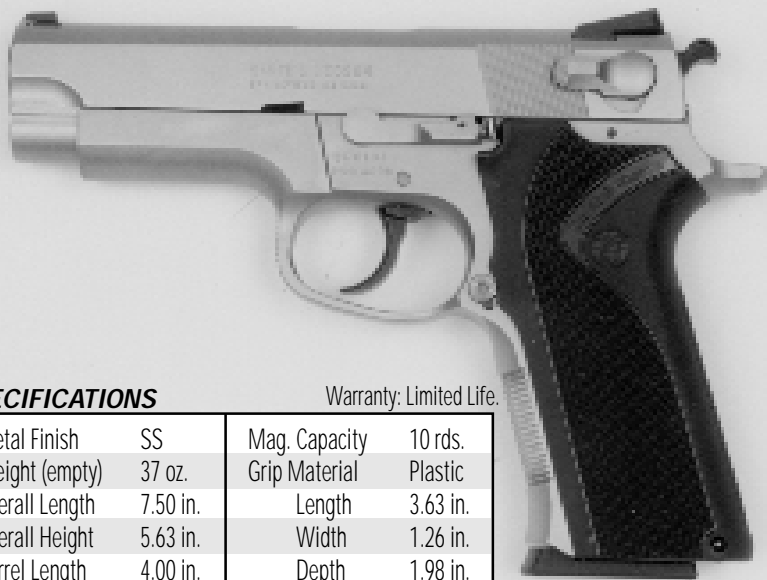

S&W Model 4006, .40 S&W

Retail Price...\$758

SPECIFICATIONS

Warranty: Limited Life.

Metal Finish	SS	Mag. Capacity	10 rds.
Weight (empty)	37 oz.	Grip Material	Plastic
Overall Length	7.50 in.	Length	3.63 in.
Overall Height	5.63 in.	Width	1.26 in.
Barrel Length	4.00 in.	Depth	1.98 in.
Sight Radius	6.00 in.	Trigger Reach	3.50 in.

This .40 S&W pistol's stainless steel construction should make it quite durable. It should last a couple of lifetimes.