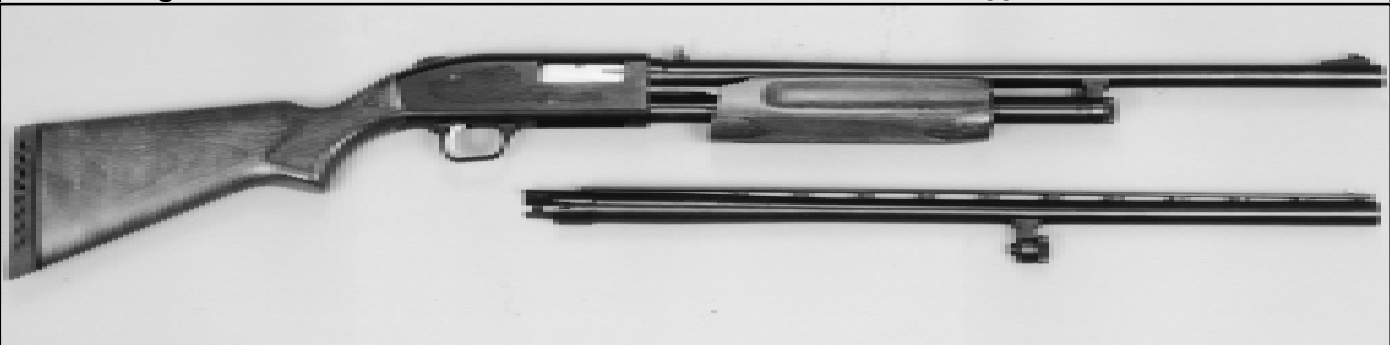

Mossberg Model 500 Combo

Suggested Retail Price...\$371

SPECIFICATIONS

Warranty, Ten Years

Metal Finish	Blue	Overall Length	45.50 in.	Chamber Length	3.00 in.	Mag. Capacity	5 rds.	Stock Material	Wood
Weight (empty)	7.00 lbs.	Barrel Length	24/26 in.	Choke	IC/M/F	Sight Radius	25.25 in.	Length of Pull	14.00 in.