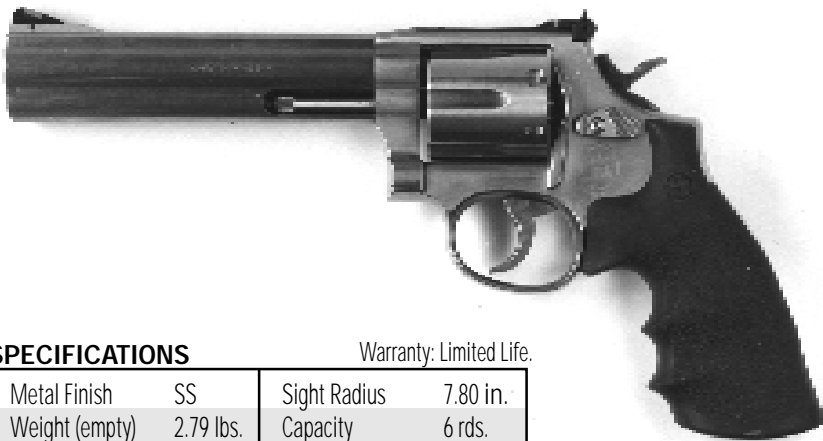

S&W Model 686, .357 Mag.

Retail Price...\$530

SPECIFICATIONS

Warranty: Limited Life.

Metal Finish	SS	Sight Radius	7.80 in.
Weight (empty)	2.79 lbs.	Capacity	6 rds.
Overall Length	11.50 in.	Grip Material	Rubber
Overall Height	6.00 in.	Trigger Reach	3.60 in.
Barrel Length	6.00 in.		

None of our shooters cared for the shape of this revolver's finger-grooved grip, but it did afford a comfortable and secure grasp.