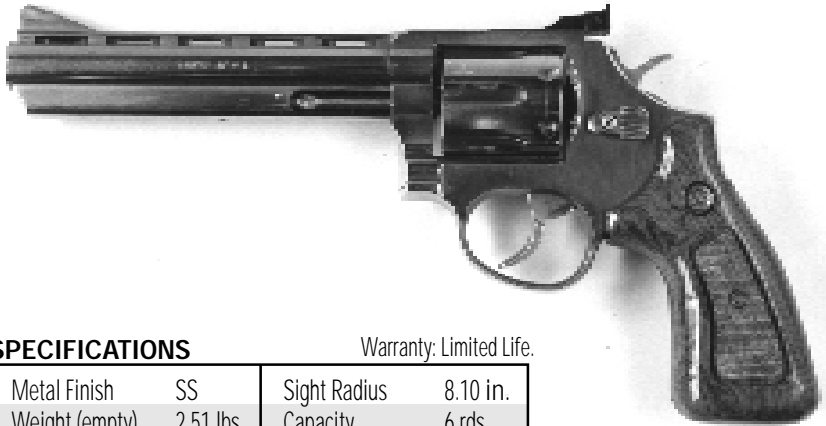

**Taurus Model 689VR, .357 Mag.**

*Retail Price...\$435*

**SPECIFICATIONS**

Warranty: Limited Life.

Metal Finish	SS	Sight Radius	8.10 in.
Weight (empty)	2.51 lbs.	Capacity	6 rds.
Overall Length	11.50 in.	Grip Material	Wood
Overall Height	5.80 in.	Trigger Reach	3.40 in.
Barrel Length	6.00 in.		

*The Model 689VR's lighter weight didn't lessen recoil as effectively as the others, but it was the easiest to carry for any length of time.*