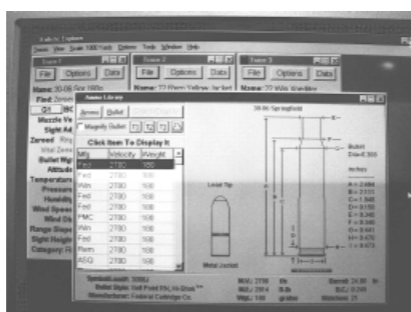

OEHLER BALLISTIC EXPLORER

Price.....\$70

Ballistic Explorer follows a given load's development and analysis through "traces," up to three of which can be done at once, as shown.

Explorer displays graphs quickly and easily.

The user can search the entire online database for bullets or factory ammunition, or select specific search criteria. Matches are shown with a diagram and list of specifications.

Information can also be displayed in graphic form.