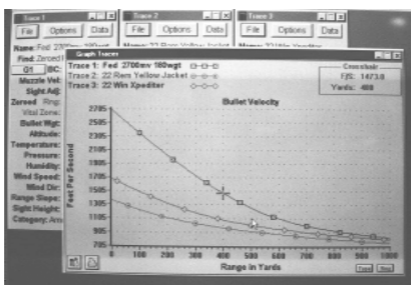

OEHLER BALLISTIC EXPLORER

Price.....\$70

Ballistic Explorer follows a given load's development and analysis through "traces," up to three of which can be done at once, as shown.

Explorer displays graphs quickly and easily.

The user can search the entire online database for bullets or factory ammunition, or select specific search criteria. Matches are shown with a diagram and list of specifications.

Information can also be displayed in graphic form.