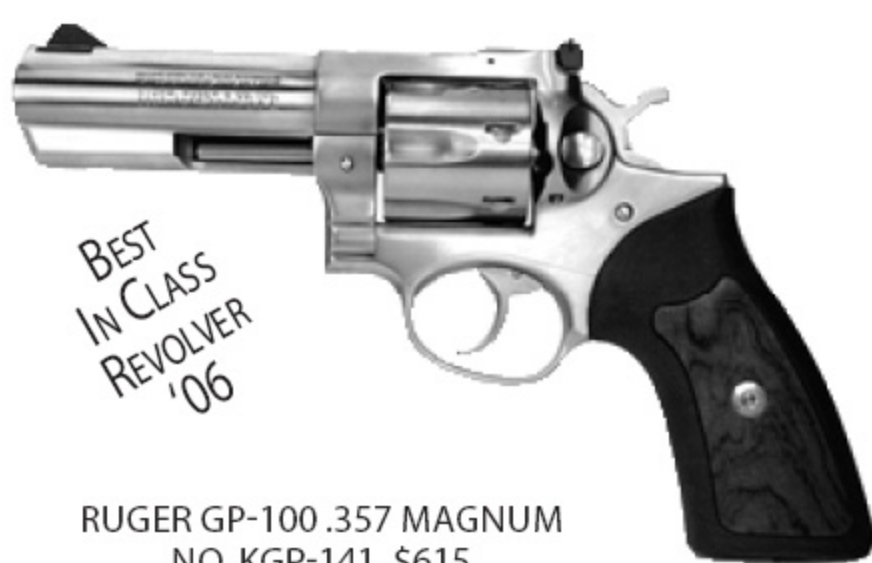

BEST
IN CLASS
PISTOL
'06

GLOCK MODEL 23 .40 S&W
NO. HXL616, \$670

BEST
IN CLASS
REVOLVER
'06

RUGER GP-100 .357 MAGNUM
NO. KGP-141, \$615

BEST
IN CLASS
RIFLE
'06

REMINGTON 700 LTR (LIGHT TACTICAL RIFLE)
.308 NO. 5739, \$850

BEST
IN CLASS
SHOTGUN
'06

FN POLICE SHOTGUN NO. 17674
12-GAUGE PUMP, \$270